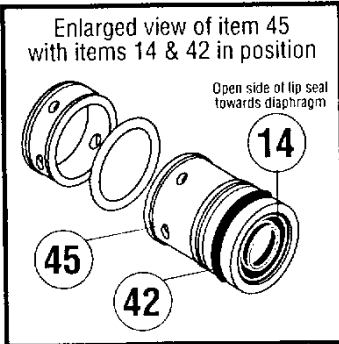

SERIES PA
Cross Section
2" METAL MODELS

**SERIES PA
Parts List**

MODEL PAM20-SGENN

ITEM	QTY REQ'D	DESCRIPTION	MATERIAL	PART NO.	WETTED
1	1	Air valve end plug	Polypropylene	A-1170360	No
2	1	Air valve spool	Acetal	A-1040831	No
3	1	Gasket	Buna	A-1210611	No
4	1	Gasket	Buna	A-1211011	No
5	1	Valve plate	Special	A-1041000	No
6	1	Shuttle valve	Special	A-1040500	No
7	1	Air valve body	Polypropylene	A-1161060	No
8	4	Flat washer	Stainless steel	A-1230026	No
9	8	Flat washer	Stainless steel	A-1230626	No
10	4	Lock washer	Stainless steel	A-1235026	No
11	4	Capscrew	Stainless steel	A-1251526	No
12	1	Air flow control valve	PVC	A-1340151	No
13	1	Pilot sleeve	Acetal	A-1010631	No
14	2	Lip seal	Buna	A-1200211	No
15	4	O-ring	Urethane	A-1191916	No
16	2	Clamp set (2 halves)	Stainless steel	A-1290426	No
17	8	Hex nut	Stainless steel	A-1260426	No
18	2	Hex nut	Stainless steel	A-1260526	No
19	8	Bolt	Stainless steel	A-1252226	No
21	1	Discharge manifold	Stainless steel	A-1052426	Yes
23	1	Suction manifold	Stainless steel	A-1051826	Yes
24	4	O-ring **	Buna	A-1192611	Yes
26	4	Valve seat **	Polypropylene	A-1090244	Yes
27	4	Ball **	Buna	A-1100411	Yes
28	2	Outer chamber	Stainless steel	A-1071326	Yes
29	2	Outer diaphragm plate	Stainless steel	A-1121126	Yes
30	N/A	N/A	N/A	N/A	Yes
31	2	Diaphragm **	Geolast	A-1060319	Yes
33	2	Inner diaphragm plate	Plated steel	A-1110325	No
34	1	Diaphragm rod	Stainless steel	*	No
36	1	Muffler plate	Polypropylene	A-1310760	No
37	1	Muffler	Special	A-1300100	No
38	12	Screw	Stainless steel	A-1251026	No
39	1	Gasket	Fiber	A-1210810	No
40	4	Hex nut	Stainless steel	A-1260026	No
41	1	Intermediate	Polypropylene	A-1151860	No
42	2	O-ring	Buna	A-1191911	No
43	2	Lip seal	Buna	A-1200311	No
44	1	O-ring	Buna	A-1191311	No
45	2	Spacer	Polypropylene	A-1020640	No
46	2	Retaining plate	Polypropylene	A-1270940	No
47	2	Flat washer	Plated steel	A-1230225	No
48	3	Spacer	Polypropylene	A-1020540	No
49	1	Diaphragm rod	Stainless steel	*	No
*	1	Diaphragm rod assy (items 34, 49)	Stainless steel	A-3500000	No
N/S	1	Air valve assy (items 1-7, 43, 44)	Polypropylene	A-4500060	No
N/S	1	Pilot slv assy (items 13, 14, 15, 42, 45, 48)	Various	A-4600000	No
N/S	1	Wet end repair kit	Various	A-ST15B20BKIT	
		** Items included in wet end repair kit			