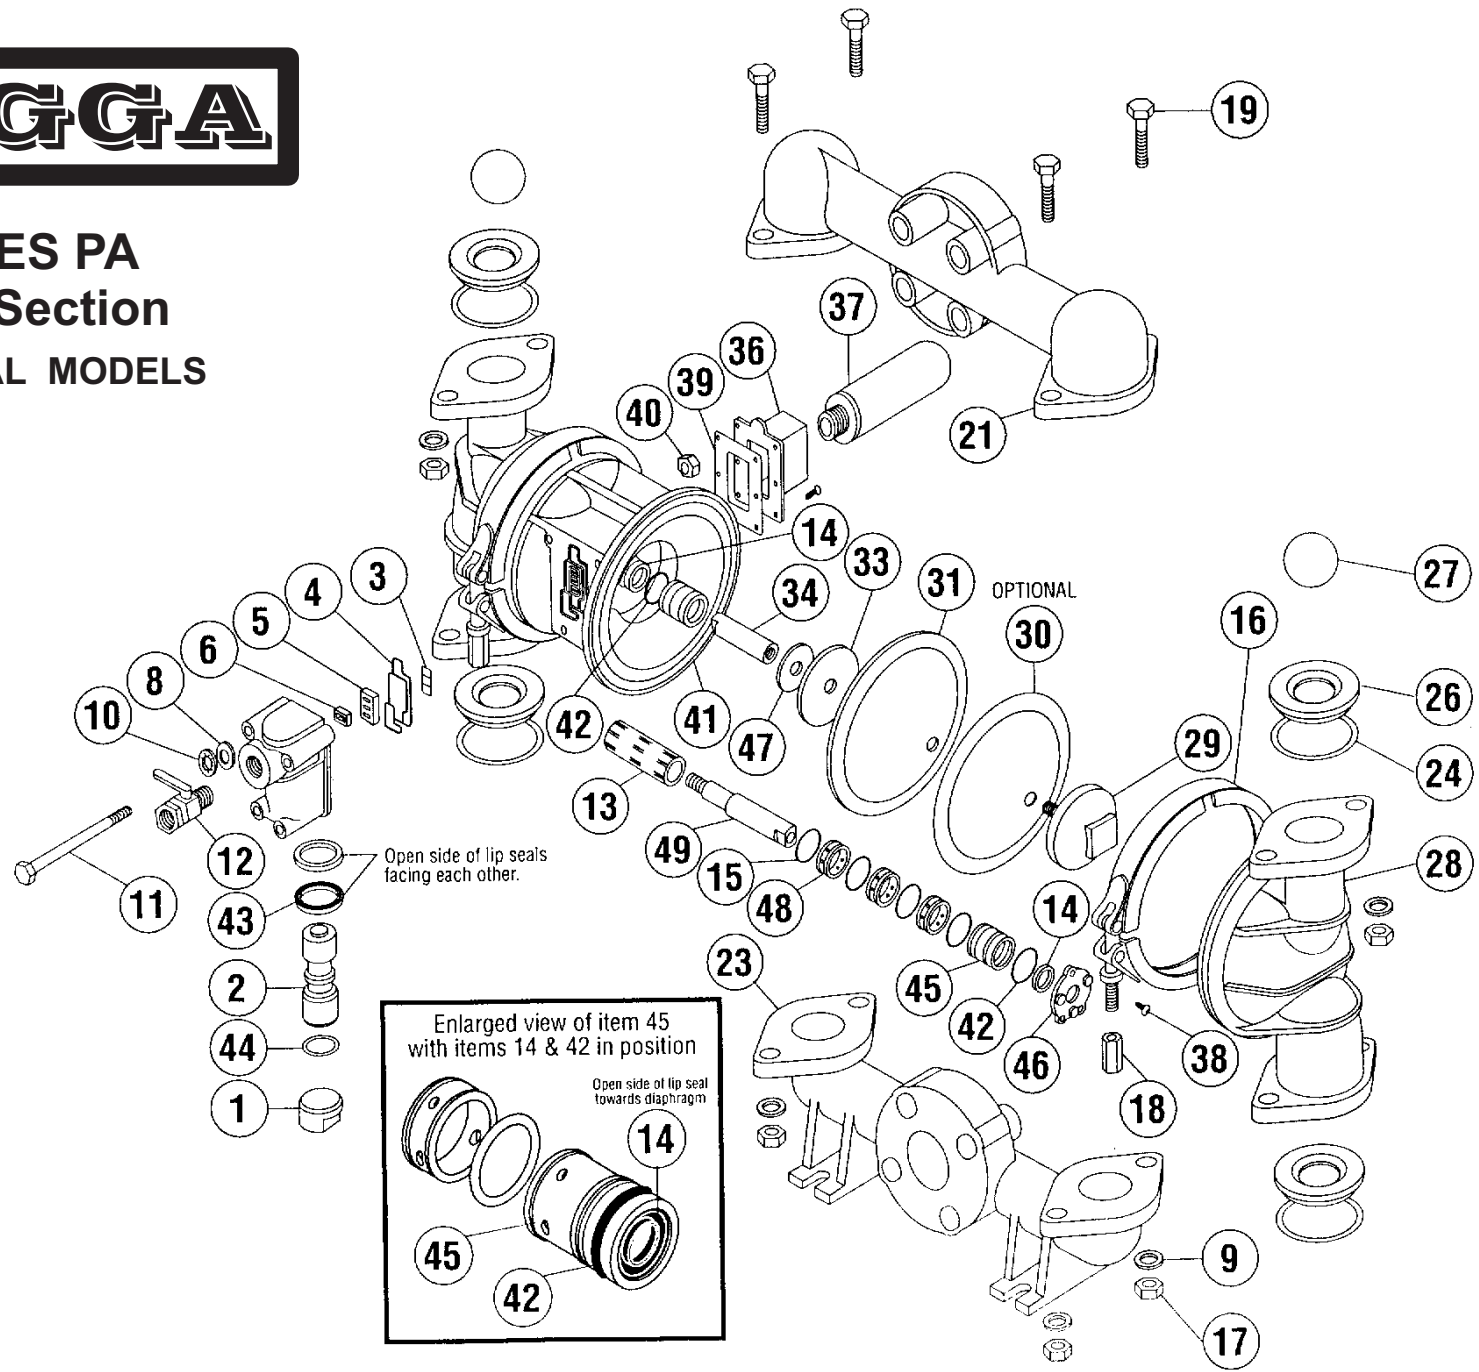

SERIES PA
Cross Section
2" METAL MODELS

**SERIES PA
Parts List**

MODEL PAM20-SGENN

ITEM	QTY REQ'D	DESCRIPTION	MATERIAL	PART NO.	WETTED
1	1	Air valve end plug	Polypropylene	A-1170360	No
2	1	Air valve spool	Acetal	A-1040831	No
3	1	Gasket	Buna	A-1210611	No
4	1	Gasket	Buna	A-1211011	No
5	1	Valve plate	Special	A-1041000	No
6	1	Shuttle valve	Special	A-1040500	No
7	1	Air valve body	Polypropylene	A-1161060	No
8	4	Flat washer	Stainless steel	A-1230026	No
9	8	Flat washer	Stainless steel	A-1230626	No
10	4	Lock washer	Stainless steel	A-1235026	No
11	4	Capscrew	Stainless steel	A-1251526	No
12	1	Air flow control valve	PVC	A-1340151	No
13	1	Pilot sleeve	Acetal	A-1010631	No
14	2	Lip seal	Buna	A-1200211	No
15	4	O-ring	Urethane	A-1191916	No
16	2	Clamp set (2 halves)	Stainless steel	A-1290426	No
17	8	Hex nut	Stainless steel	A-1260426	No
18	2	Hex nut	Stainless steel	A-1260526	No
19	8	Bolt	Stainless steel	A-1252226	No
21	1	Discharge manifold	Stainless steel	A-1052426	Yes
23	1	Suction manifold	Stainless steel	A-1051826	Yes
24	4	O-ring **	Buna	A-1192611	Yes
26	4	Valve seat **	Polypropylene	A-1090244	Yes
27	4	Ball **	Buna	A-1100411	Yes
28	2	Outer chamber	Stainless steel	A-1071326	Yes
29	2	Outer diaphragm plate	Stainless steel	A-1121126	Yes
30	N/A	N/A	N/A	N/A	Yes
31	2	Diaphragm **	Geolast	A-1060319	Yes
33	2	Inner diaphragm plate	Plated steel	A-1110325	No
34	1	Diaphragm rod	Stainless steel	*	No
36	1	Muffler plate	Polypropylene	A-1310760	No
37	1	Muffler	Special	A-1300100	No
38	12	Screw	Stainless steel	A-1251026	No
39	1	Gasket	Fiber	A-1210810	No
40	4	Hex nut	Stainless steel	A-1260026	No
41	1	Intermediate	Polypropylene	A-1151860	No
42	2	O-ring	Buna	A-1191911	No
43	2	Lip seal	Buna	A-1200311	No
44	1	O-ring	Buna	A-1191311	No
45	2	Spacer	Polypropylene	A-1020640	No
46	2	Retaining plate	Polypropylene	A-1270940	No
47	2	Flat washer	Plated steel	A-1230225	No
48	3	Spacer	Polypropylene	A-1020540	No
49	1	Diaphragm rod	Stainless steel	*	No
*	1	Diaphragm rod assy (items 34, 49)	Stainless steel	A-3500000	No
N/S	1	Air valve assy (items 1-7, 43, 44)	Polypropylene	A-4500060	No
N/S	1	Pilot slv assy (items 13, 14, 15, 42, 45, 48)	Various	A-4600000	No
N/S	1	Wet end repair kit	Various	A-ST15B20BKIT	
		** Items included in wet end repair kit			