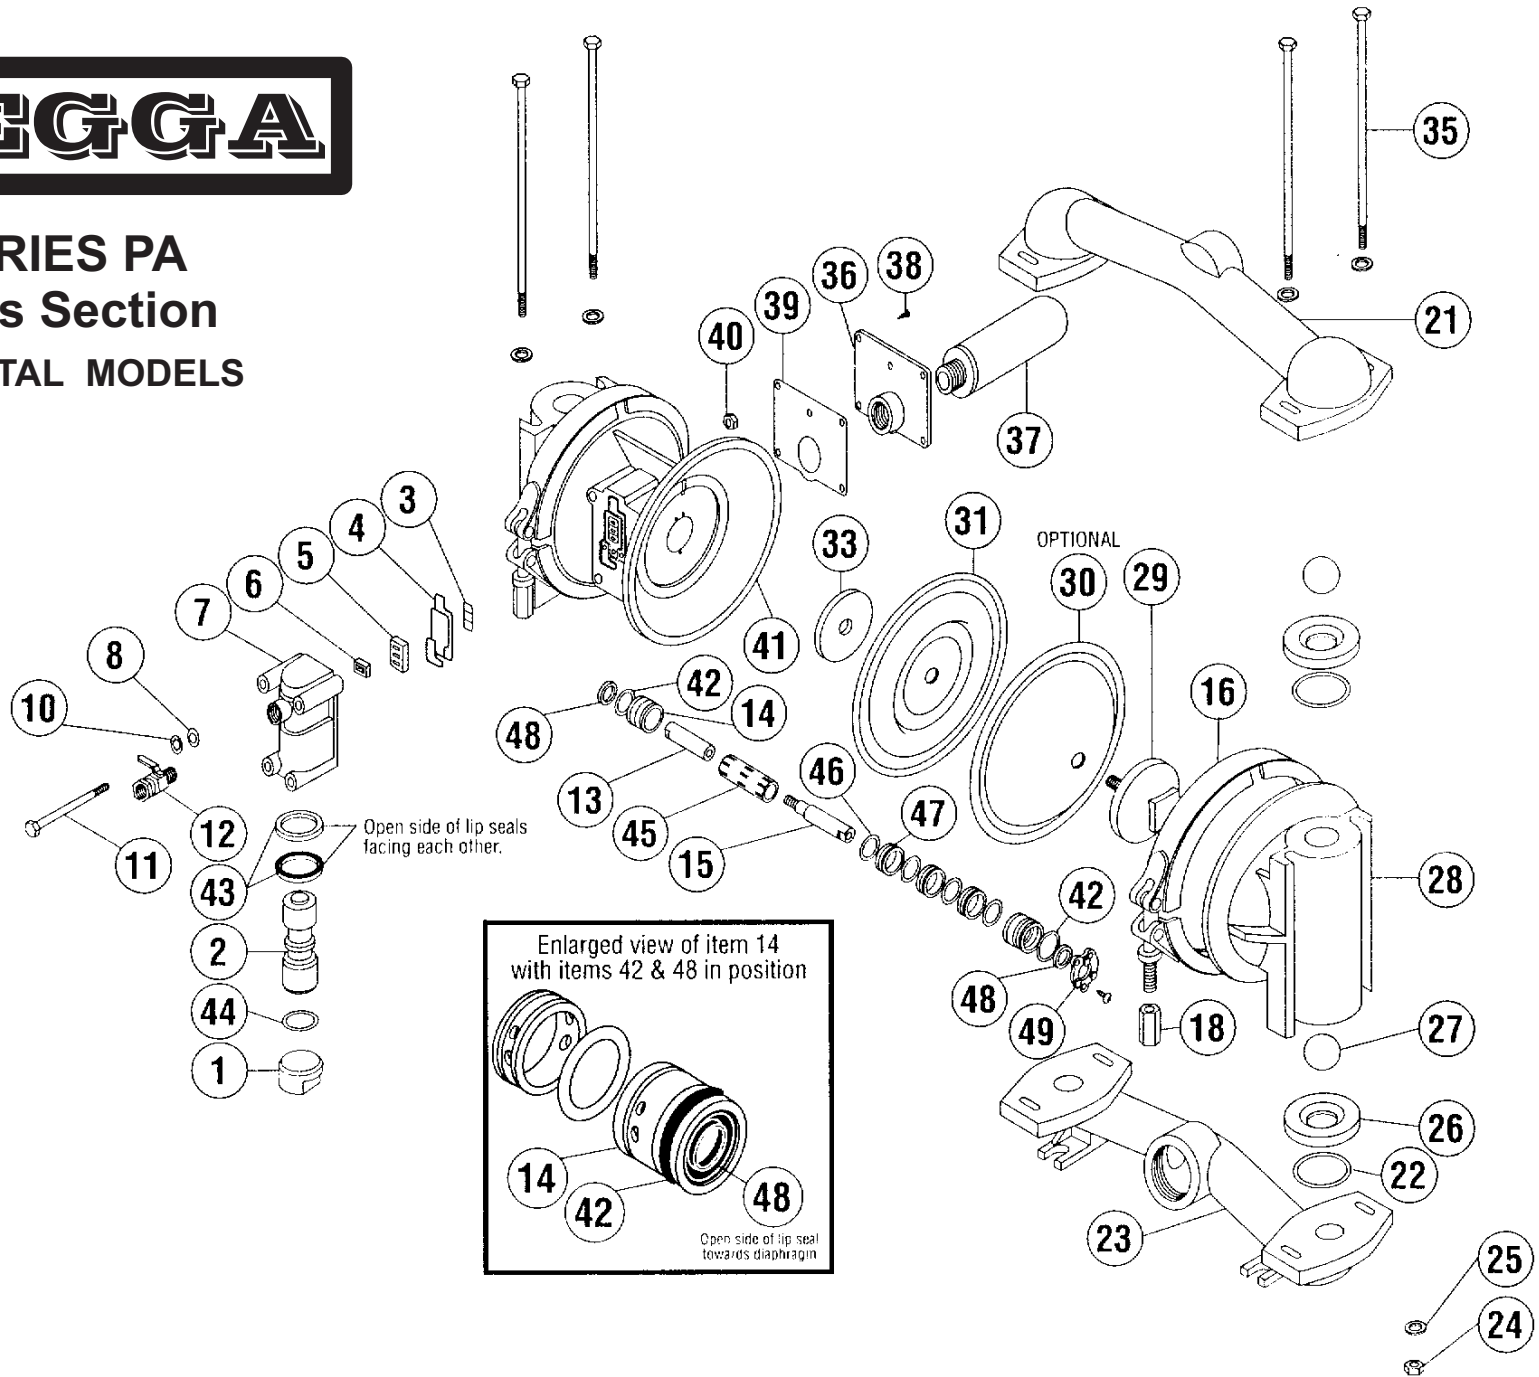

SERIES PA
Cross Section
1" METAL MODELS

**SERIES PA
Parts List**

MODEL PAM10-SGENN

ITEM	QTY REQ'D	DESCRIPTION	MATERIAL	PART NO.	WETTED
1	1	Air valve end plug	Polypropylene	A-1170360	No
2	1	Air valve spool	Acetal	A-1040731	No
3	1	Gasket	Buna	A-1210311	No
4	1	Gasket	Buna	A-1210911	No
5	1	Valve plate	Special	A-1040300	No
6	1	Shuttle valve	Special	A-1040900	No
7	1	Air valve body	Polypropylene	A-1160860	No
8	4	Flat washer	Stainless steel	A-1230026	No
10	4	Lock washer	Stainless steel	A-1235026	No
11	4	Capscrew	Stainless steel	A-1251226	No
12	1	Air flow control valve	Brass	A-1340030	No
13	1	Diaphragm rod	Stainless steel	*	No
14	2	End spacer	Polypropylene	A-1020440	No
15	1	Diaphragm rod	Stainless steel	*	No
16	2	Clamp set (2 halves)	Stainless steel	A-1290226	No
17	4	Hex nut	Stainless steel	A-1260126	No
18	2	Hex nut	Stainless steel	A-1260526	No
20	4	Clamp set (2 halves)	Stainless steel	A-1290326	No
21	1	Discharge manifold	Stainless steel	A-1052926	Yes
22	4	O-ring **	Buna	A-1191011	Yes
23	2	Suction manifold	Stainless steel	A-1052626	Yes
24	4	Hex nut	Stainless steel	A-1260226	No
25	8	Flat washer	Stainless steel	A-1230326	No
26	4	Valve seat **	Stainless steel	A-1090126	Yes
27	4	Ball **	Geolast	A-1100211	Yes
28	2	Outer chamber	Stainless steel	A-1070926	Yes
29	2	Outer diaphragm plate	Stainless steel	A-1120726	Yes
30	N/A	N/A	N/A	N/A	Yes
31	2	Diaphragm **	Geolast	A-1060519	Yes
33	2	Inner diaphragm plate	Plated steel	A-1110425	No
35	4	Capscrew	Stainless steel	A-1250826	No
36	1	Muffler plate	Polypropylene	A-1310260	No
37	1	Muffler	Special	A-1300100	No
38	12	Screw	Stainless steel	A-1251026	No
39	1	Gasket	Fiber	A-1210210	No
40	4	Hex nut	Stainless steel	A-1260026	No
41	1	Intermediate	Polypropylene	A-1151760	No
42	2	O-ring	Buna	A-1192311	No
43	2	Lip seal	Buna	A-1200311	No
44	1	O-ring	Buna	A-1191311	No
45	1	Pilot sleeve	Acetal	A-1010531	No
46	4	O-ring	Urethane	A-1192016	No
47	3	Spacer	Polypropylene	A-1020340	No
48	2	Lip seal	Buna	A-1200011	No
*	1	Diaphragm rod assy (items 13, 15)	Stainless steel	A-3200000	No
N/S	1	Air valve assy (items 1-7, 43, 44)	Polypropylene	A-4000060	No
N/S	1	Pilot slv assy (items 14, 42, 45-48)	Various	A-4100000	No
N/S	1	Wet end repair kit	Various	A-ST10BKIT	
		** Items included in wet end repair kit			