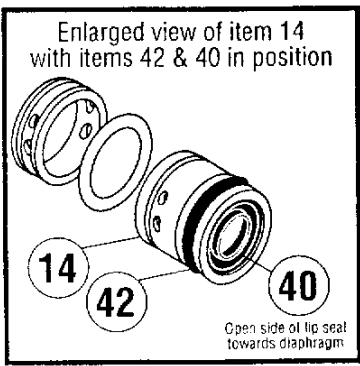

**SERIES PA**  
**Cross Section**  
**1/2" METAL MODELS**

**SERIES PA  
Parts List**

**MODEL PAM05-AVINN**

ITEM	QTY REQ'D	DESCRIPTION	MATERIAL	PART NO.	WETTED
1	1	Air valve end plug	Polypropylene	A-1170360	No
2	1	Air valve spool	Acetal	A-1040731	No
3	1	Gasket	Buna	A-1210311	No
4	1	Gasket	Buna	A-1210911	No
5	1	Valve plate	Special	A-1040300	No
6	1	Shuttle valve	Special	A-1040900	No
7	1	Air valve body	Polypropylene	A-1160860	No
10	12	Flat washer	Stainless steel	A-1230026	No
11	4	Capscrew	Stainless steel	A-1251326	No
12	1	Air flow control valve	Brass	A-1340030	No
13	1	Diaphragm rod	Stainless steel	*	No
14	2	End spacer	Polypropylene	A-1020440	No
15	1	Diaphragm rod	Stainless steel	*	No
16	2	Clamp set (2 halves)	Stainless steel	A-1290026	No
17	4	Hex nut	Stainless steel	A-1260126	No
18	4	Carriage bolt	Stainless steel	A-1250926	No
19	8	Hex nut	Stainless steel	A-1260026	No
21	3	Manifold plug	Aluminum	A-1220820	Yes
22	4	O-ring **	Viton	A-1190513	Yes
23	2	Suction manifold	Aluminum	A-1051420	Yes
24	12	Screw	Stainless steel	A-1251026	No
25	4	Lock washer	Stainless steel	A-1235026	No
26	4	Valve seat **	Polypropylene	A-1090040	Yes
27	4	Ball **	Viton	A-1100013	Yes
28	2	Outer chamber	Aluminum	A-1071720	Yes
29	2	Outer diaphragm plate	Aluminum	A-1120820	Yes
30	N/A	N/A	N/A	N/A	Yes
31	2	Diaphragm **	Viton	A-1060013	Yes
32	2	Discharge elbow	Aluminum	A-1052020	Yes
33	2	Inner diaphragm plate	Polypropylene	A-1110040	No
34	1	Intermediate	Polypropylene	A-1151660	No
35	4	Capscrew	Stainless steel	A-1250626	No
36	1	Muffler plate	Polypropylene	A-1310044	No
37	1	Muffler	Special	A-1300000	No
38	4	O-ring	Viton	A-1190413	Yes
39	1	Gasket	Fiber	A-1210510	No
40	2	Lip seal	Buna	A-1200011	No
41	2	Retaining plate	Polypropylene	A-1270840	No
42	2	O-ring	Buna	A-1192311	No
43	2	Lip seal	Buna	A-1200311	No
44	1	O-ring	Buna	A-1191311	No
45	1	Pilot sleeve	Acetal	A-1010531	No
46	4	O-ring	Urethane	A-1192016	No
47	3	Inner spacer	Polypropylene	A-1020340	No
*	1	Diaphragm rod assy (items 13, 15)	Stainless steel	A-3300000	No
N/S	1	Air valve assy (items 1-7, 43, 44)	Polypropylene	A-4000060	No
N/S	1	Pilot slv assy (items 14, 40, 42, 45-47)	Various	A-4100000	No
N/S	1	Wet end repair kit	Various	A-AL5VKIT	
		** Items included in wet end repair kit			