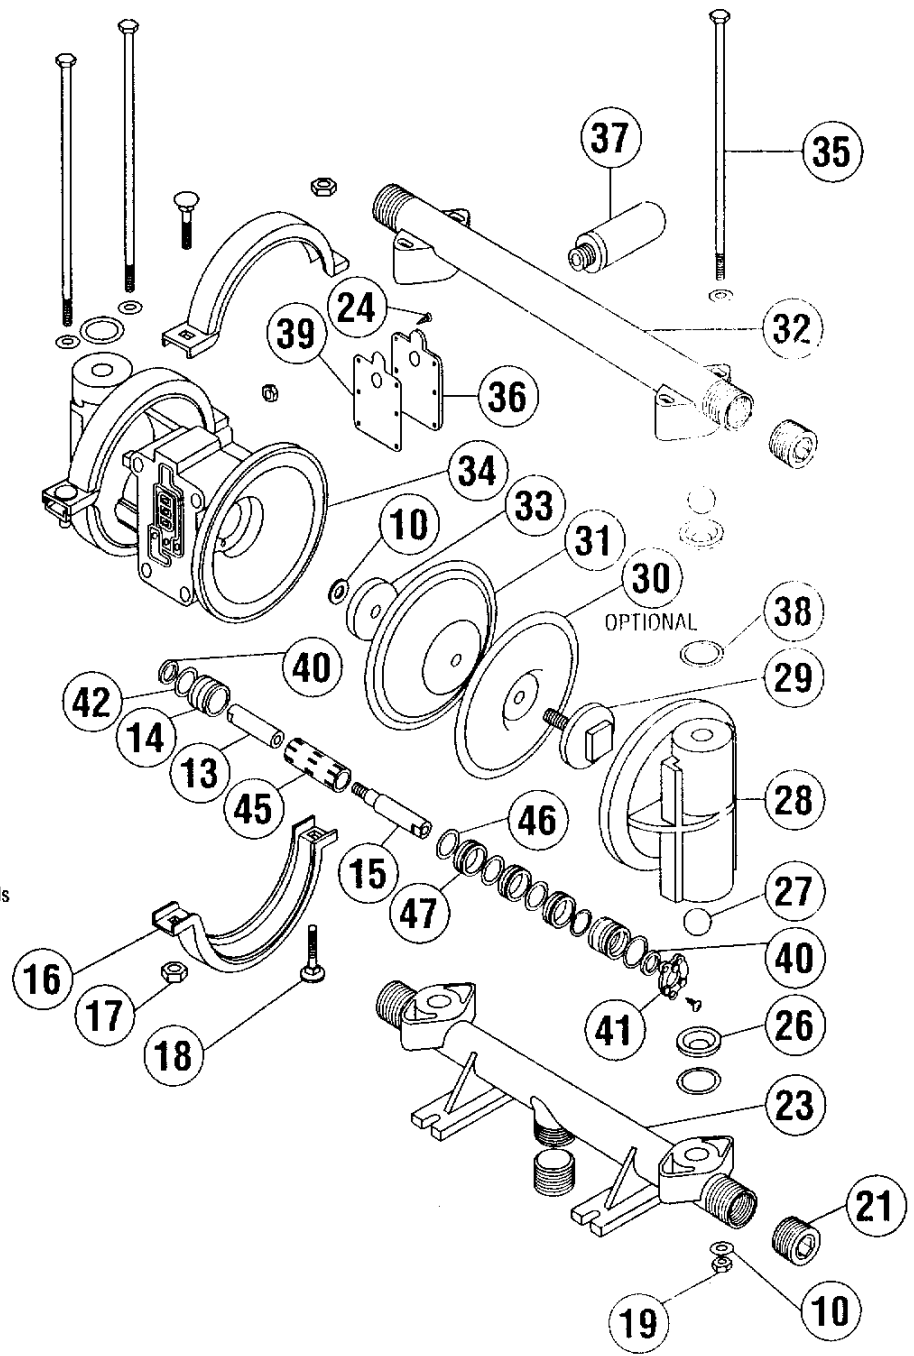

**SERIES PA**  
**Cross Section**  
**1/2" METAL MODELS**

**SERIES PA  
Parts List**

**MODEL PAM05-AVINN**

ITEM	QTY REQ'D	DESCRIPTION	MATERIAL	PART NO.	WETTED
1	1	Air valve end plug	Polypropylene	A-1170360	No
2	1	Air valve spool	Acetal	A-1040731	No
3	1	Gasket	Buna	A-1210311	No
4	1	Gasket	Buna	A-1210911	No
5	1	Valve plate	Special	A-1040300	No
6	1	Shuttle valve	Special	A-1040900	No
7	1	Air valve body	Polypropylene	A-1160860	No
10	12	Flat washer	Stainless steel	A-1230026	No
11	4	Capscrew	Stainless steel	A-1251326	No
12	1	Air flow control valve	Brass	A-1340030	No
13	1	Diaphragm rod	Stainless steel	*	No
14	2	End spacer	Polypropylene	A-1020440	No
15	1	Diaphragm rod	Stainless steel	*	No
16	2	Clamp set (2 halves)	Stainless steel	A-1290026	No
17	4	Hex nut	Stainless steel	A-1260126	No
18	4	Carriage bolt	Stainless steel	A-1250926	No
19	8	Hex nut	Stainless steel	A-1260026	No
21	3	Manifold plug	Aluminum	A-1220820	Yes
22	4	O-ring **	Viton	A-1190513	Yes
23	2	Suction manifold	Aluminum	A-1051420	Yes
24	12	Screw	Stainless steel	A-1251026	No
25	4	Lock washer	Stainless steel	A-1235026	No
26	4	Valve seat **	Polypropylene	A-1090040	Yes
27	4	Ball **	Viton	A-1100013	Yes
28	2	Outer chamber	Aluminum	A-1071720	Yes
29	2	Outer diaphragm plate	Aluminum	A-1120820	Yes
30	N/A	N/A	N/A	N/A	Yes
31	2	Diaphragm **	Viton	A-1060013	Yes
32	2	Discharge elbow	Aluminum	A-1052020	Yes
33	2	Inner diaphragm plate	Polypropylene	A-1110040	No
34	1	Intermediate	Polypropylene	A-1151660	No
35	4	Capscrew	Stainless steel	A-1250626	No
36	1	Muffler plate	Polypropylene	A-1310044	No
37	1	Muffler	Special	A-1300000	No
38	4	O-ring	Viton	A-1190413	Yes
39	1	Gasket	Fiber	A-1210510	No
40	2	Lip seal	Buna	A-1200011	No
41	2	Retaining plate	Polypropylene	A-1270840	No
42	2	O-ring	Buna	A-1192311	No
43	2	Lip seal	Buna	A-1200311	No
44	1	O-ring	Buna	A-1191311	No
45	1	Pilot sleeve	Acetal	A-1010531	No
46	4	O-ring	Urethane	A-1192016	No
47	3	Inner spacer	Polypropylene	A-1020340	No
*	1	Diaphragm rod assy (items 13, 15)	Stainless steel	A-3300000	No
N/S	1	Air valve assy (items 1-7, 43, 44)	Polypropylene	A-4000060	No
N/S	1	Pilot slv assy (items 14, 40, 42, 45-47)	Various	A-4100000	No
N/S	1	Wet end repair kit	Various	A-AL5VKIT	
		** Items included in wet end repair kit			