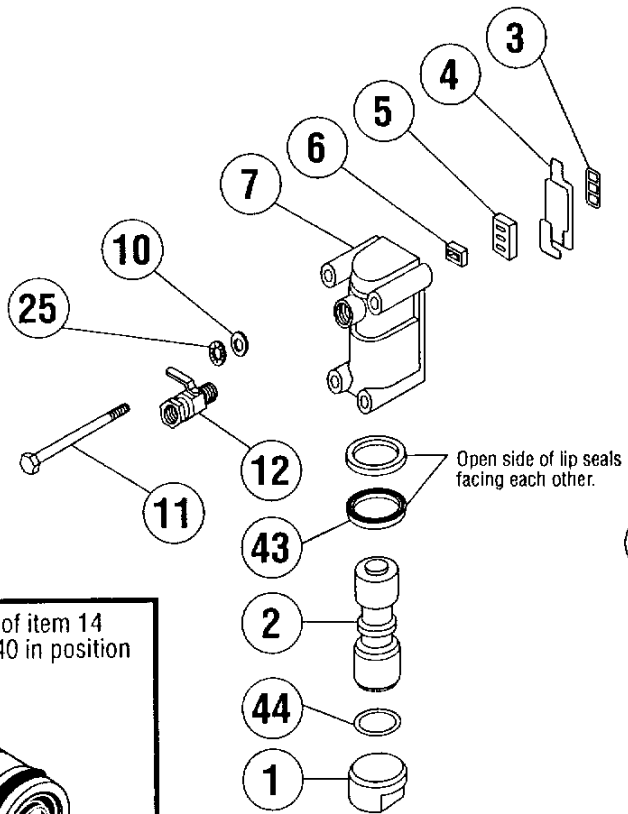

**SERIES PA**  
**Cross Section**  
**1/2" METAL MODELS**

**SERIES PA  
Parts List**

**MODEL PAM05-AVINN**

ITEM	QTY REQ'D	DESCRIPTION	MATERIAL	PART NO.	WETTED
1	1	Air valve end plug	Polypropylene	A-1170360	No
2	1	Air valve spool	Acetal	A-1040731	No
3	1	Gasket	Buna	A-1210311	No
4	1	Gasket	Buna	A-1210911	No
5	1	Valve plate	Special	A-1040300	No
6	1	Shuttle valve	Special	A-1040900	No
7	1	Air valve body	Polypropylene	A-1160860	No
10	12	Flat washer	Stainless steel	A-1230026	No
11	4	Capscrew	Stainless steel	A-1251326	No
12	1	Air flow control valve	Brass	A-1340030	No
13	1	Diaphragm rod	Stainless steel	*	No
14	2	End spacer	Polypropylene	A-1020440	No
15	1	Diaphragm rod	Stainless steel	*	No
16	2	Clamp set (2 halves)	Stainless steel	A-1290026	No
17	4	Hex nut	Stainless steel	A-1260126	No
18	4	Carriage bolt	Stainless steel	A-1250926	No
19	8	Hex nut	Stainless steel	A-1260026	No
21	3	Manifold plug	Aluminum	A-1220820	Yes
22	4	O-ring **	Viton	A-1190513	Yes
23	2	Suction manifold	Aluminum	A-1051420	Yes
24	12	Screw	Stainless steel	A-1251026	No
25	4	Lock washer	Stainless steel	A-1235026	No
26	4	Valve seat **	Polypropylene	A-1090040	Yes
27	4	Ball **	Viton	A-1100013	Yes
28	2	Outer chamber	Aluminum	A-1071720	Yes
29	2	Outer diaphragm plate	Aluminum	A-1120820	Yes
30	N/A	N/A	N/A	N/A	Yes
31	2	Diaphragm **	Viton	A-1060013	Yes
32	2	Discharge elbow	Aluminum	A-1052020	Yes
33	2	Inner diaphragm plate	Polypropylene	A-1110040	No
34	1	Intermediate	Polypropylene	A-1151660	No
35	4	Capscrew	Stainless steel	A-1250626	No
36	1	Muffler plate	Polypropylene	A-1310044	No
37	1	Muffler	Special	A-1300000	No
38	4	O-ring	Viton	A-1190413	Yes
39	1	Gasket	Fiber	A-1210510	No
40	2	Lip seal	Buna	A-1200011	No
41	2	Retaining plate	Polypropylene	A-1270840	No
42	2	O-ring	Buna	A-1192311	No
43	2	Lip seal	Buna	A-1200311	No
44	1	O-ring	Buna	A-1191311	No
45	1	Pilot sleeve	Acetal	A-1010531	No
46	4	O-ring	Urethane	A-1192016	No
47	3	Inner spacer	Polypropylene	A-1020340	No
*	1	Diaphragm rod assy (items 13, 15)	Stainless steel	A-3300000	No
N/S	1	Air valve assy (items 1-7, 43, 44)	Polypropylene	A-4000060	No
N/S	1	Pilot slv assy (items 14, 40, 42, 45-47)	Various	A-4100000	No
N/S	1	Wet end repair kit	Various	A-AL5VKIT	
		** Items included in wet end repair kit			