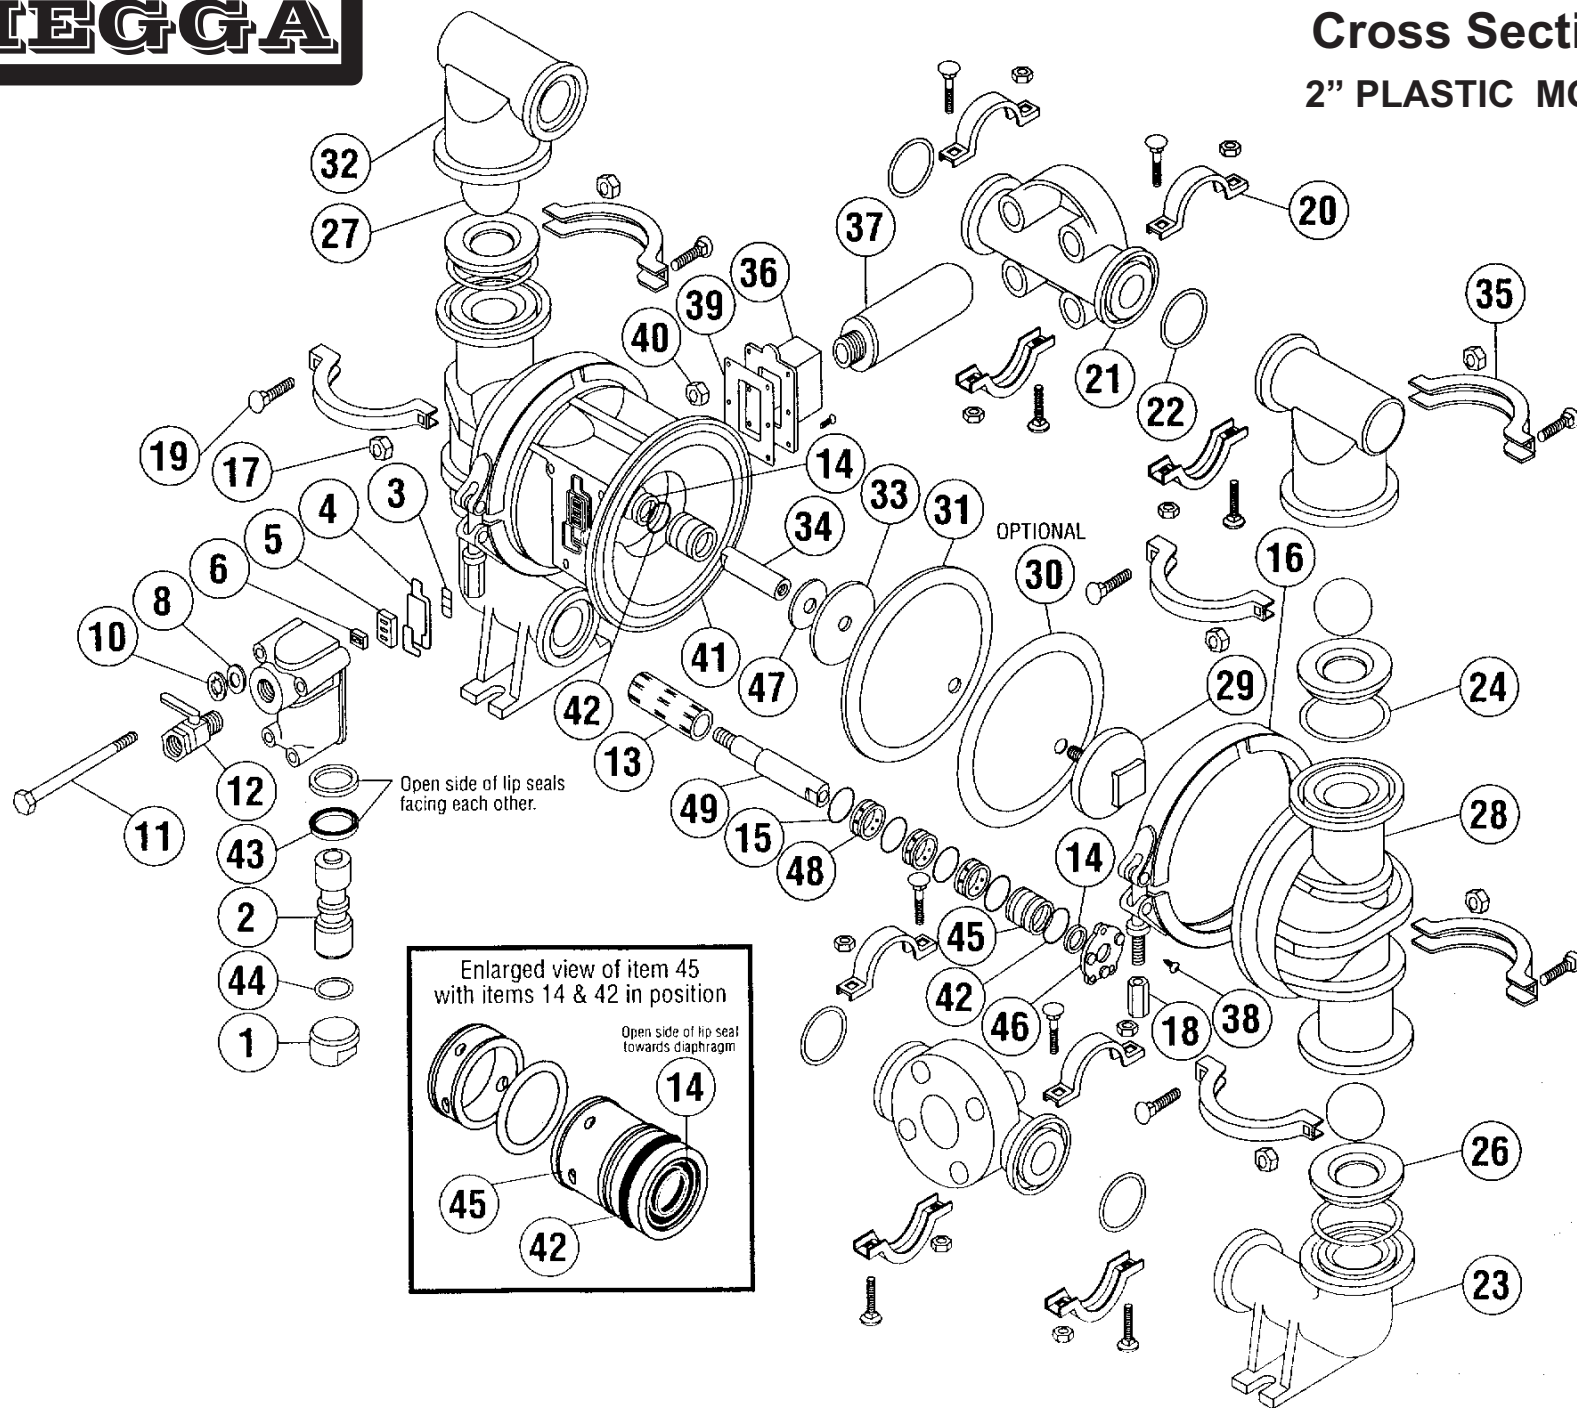

SERIES PA Cross Section 2" PLASTIC MODELS

**SERIES PA
Parts List**

MODEL PAP20-NGTNN

ITEM	QTY REQ'D	DESCRIPTION	MATERIAL	PART NO.	WETTED
1	1	Air valve end plug	Polypropylene	A-1170360	No
2	1	Air valve spool	Acetal	A-1040831	No
3	1	Gasket	Buna	A-1210611	No
4	1	Gasket	Buna	A-1211011	No
5	1	Valve plate	Special	A-1041000	No
6	1	Shuttle valve	Special	A-1040500	No
7	1	Air valve body	Polypropylene	A-1161060	No
8	4	Flat washer	Stainless steel	A-1230026	No
10	4	Lock washer	Stainless steel	A-1235026	No
11	4	Capscrew	Stainless steel	A-1251526	No
12	1	Air flow control valve	PVC	A-1340151	No
13	1	Pilot sleeve	Acetal	A-1010631	No
14	2	Lip seal	Buna	A-1200211	No
15	4	O-ring	Urethane	A-1191916	No
16	2	Clamp set (2 halves)	Stainless steel	A-1290426	No
17	16	Hex nut	Stainless steel	A-1260126	No
18	2	Hex nut	Stainless steel	A-1260526	No
19	16	Carriage bolt	Stainless steel	A-1250926	No
20	4	Clamp set (2 halves)	Stainless steel	A-1290126	No
21	2	Manifold	Nylon	A-1050747	Yes
22	8	O-ring **	Teflon	A-1191717	Yes
23	2	Suction elbow	Nylon	A-1080247	Yes
24	4	O-ring **	Teflon	A-1192617	Yes
26	4	Valve seat **	Nylon	A-1090247	Yes
27	4	Ball **	Teflon	A-1100445	Yes
28	2	Outer chamber	Nylon	A-1070347	Yes
29	2	Outer diaphragm plate	Nylon	A-1120347	Yes
30	2	Overlay diaphragm **	Teflon	A-1140359	Yes
31	2	Diaphragm **	Santoprene	A-1060323	Yes
32	2	Discharge elbow	Nylon	A-1130247	Yes
33	2	Inner diaphragm plate	Plated steel	A-1110325	No
34	1	Diaphragm rod	Stainless steel	*	No
35	4	Clamp set (2 halves)	Stainless steel	A-1290026	No
36	1	Muffler plate	Polypropylene	A-1310760	No
37	1	Muffler	Special	A-1300100	No
38	12	Screw	Stainless steel	A-1251026	Yes
39	1	Gasket	Fiber	A-1210810	No
40	4	Hex nut	Stainless steel	A-1260026	No
41	1	Intermediate	Polypropylene	A-1151860	No
42	2	O-ring	Buna	A-1191911	No
43	2	Lip seal	Buna	A-1200311	No
44	1	O-ring	Buna	A-1191311	No
45	2	End spacer	Polypropylene	A-1020640	No
46	2	Retaining plate	Polypropylene	A-1270940	No
47	2	Flat washer	Plated steel	A-1230225	No
48	3	Inner spacer	Polypropylene	A-1020540	No
49	1	Diaphragm rod	Stainless steel	*	No
*	1	Diaphragm rod assy (items 34, 49)	Stainless steel	A-3500000	No
N/S	1	Air valve assy (items 1-7, 43, 44)	Polypropylene	A-4000060	No
N/S	1	Pilot slv assy (items 13, 14, 15, 42, 45, 48)	Various	A-4600000	No
N/S	1	Wet end repair kit	Various	A-RD20KIT	
		** Items included in wet end repair kit			