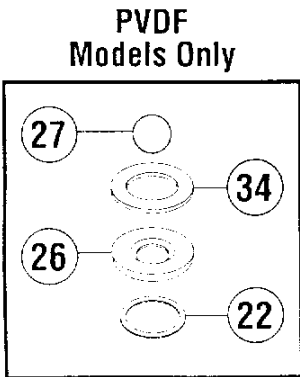

SERIES PA Cross Section 1" PLASTIC MODELS

**SERIES PA
Parts List**

MODEL PAP10-NGTNN

ITEM	QTY REQ'D	DESCRIPTION	MATERIAL	PART NO.	WETTED
1	1	Air valve end plug	Nylon	A-1170343	No
2	1	Air valve spool	Acetal	A-1040731	No
3	1	Gasket	Buna	A-1210311	No
4	1	Gasket	Buna	A-1210911	No
5	1	Valve plate	Special	A-1040300	No
6	1	Shuttle valve	Special	A-1040900	No
7	1	Air valve body	Nylon	A-1160843	No
8	4	Flat washer	Stainless steel	A-1230026	No
9	16	Tension washer	Stainless steel	A-1230426	No
10	4	Lock washer	Stainless steel	A-1235026	No
11	4	Capscrew	Stainless steel	A-1251226	No
12	1	Air flow control valve	Brass	A-1340030	No
13	1	Diaphragm rod	Stainless steel	*	No
14	2	End spacer	Polypropylene	A-1020440	No
15	1	Diaphragm rod	Stainless steel	*	No
16	2	Clamp set (2 halves)	Stainless steel	A-1290226	No
17	12	Hex nut	Stainless steel	A-1260126	No
18	2	Hex nut	Stainless steel	A-1260526	No
19	8	Carriage bolt	Stainless steel	A-1250426	No
20	4	Clamp set (2 halves)	Stainless steel	A-1290326	No
21	2	Manifold	Nylon	A-1050647	Yes
22	8	O-ring **	Teflon	A-1191017	Yes
23	2	Suction elbow	Nylon	A-1080147	Yes
24	4	Hex nut	Stainless steel	A-1260226	No
25	8	Flat washer	Stainless steel	A-1230326	No
26	4	Valve seat **	Nylon	A-1090147	Yes
27	4	Ball **	Teflon	A-1100245	Yes
28	2	Outer chamber	Nylon	A-1070247	Yes
29	2	Outer diaphragm plate	Nylon	A-1120447	Yes
30	2	Overlay diaphragm **	Teflon	A-1140659	Yes
31	2	Diaphragm **	Santoprene	A-1060523	Yes
32	2	Discharge elbow	Nylon	A-1130147	Yes
33	2	Inner diaphragm plate	Plated steel	A-1110425	No
34	N/A	N/A	N/A	N/A	Yes
35	4	Capscrew	Stainless steel	A-1250826	No
36	1	Muffler plate	Polypropylene	A-1310260	No
37	1	Muffler	Special	A-1300100	No
38	12	Screw	Stainless steel	A-1251026	Yes
39	1	Gasket	Fiber	A-1210210	No
40	4	Hex nut	Stainless steel	A-1260026	No
41	1	Intermediate	Nylon	A-1151743	No
42	2	O-ring	Buna	A-1192311	No
43	2	Lip seal	Buna	A-1200311	No
44	1	O-ring	Buna	A-1191311	No
45	1	Pilot sleeve	Acetal	A-1010531	No
46	4	O-ring	Urethane	A-1192016	No
47	3	Spacer	Polypropylene	A-1020340	No
48	2	Lip seal	Buna	A-1200011	No
49	2	Retaining plate	Polypropylene	A-1270840	No
*	1	Diaphragm rod assy (items 13, 15)	Stainless steel	A-3200000	No
N/S	1	Air valve assy (items 1-7, 43, 44)	Nylon	A-4000043	No
N/S	1	Pilot slv assy (items 14, 42, 45-48)	Various	A-4100000	No
N/S	1	Wet end repair kit	Various	A-RD10KIT	
		** Items included in wet end repair kit			