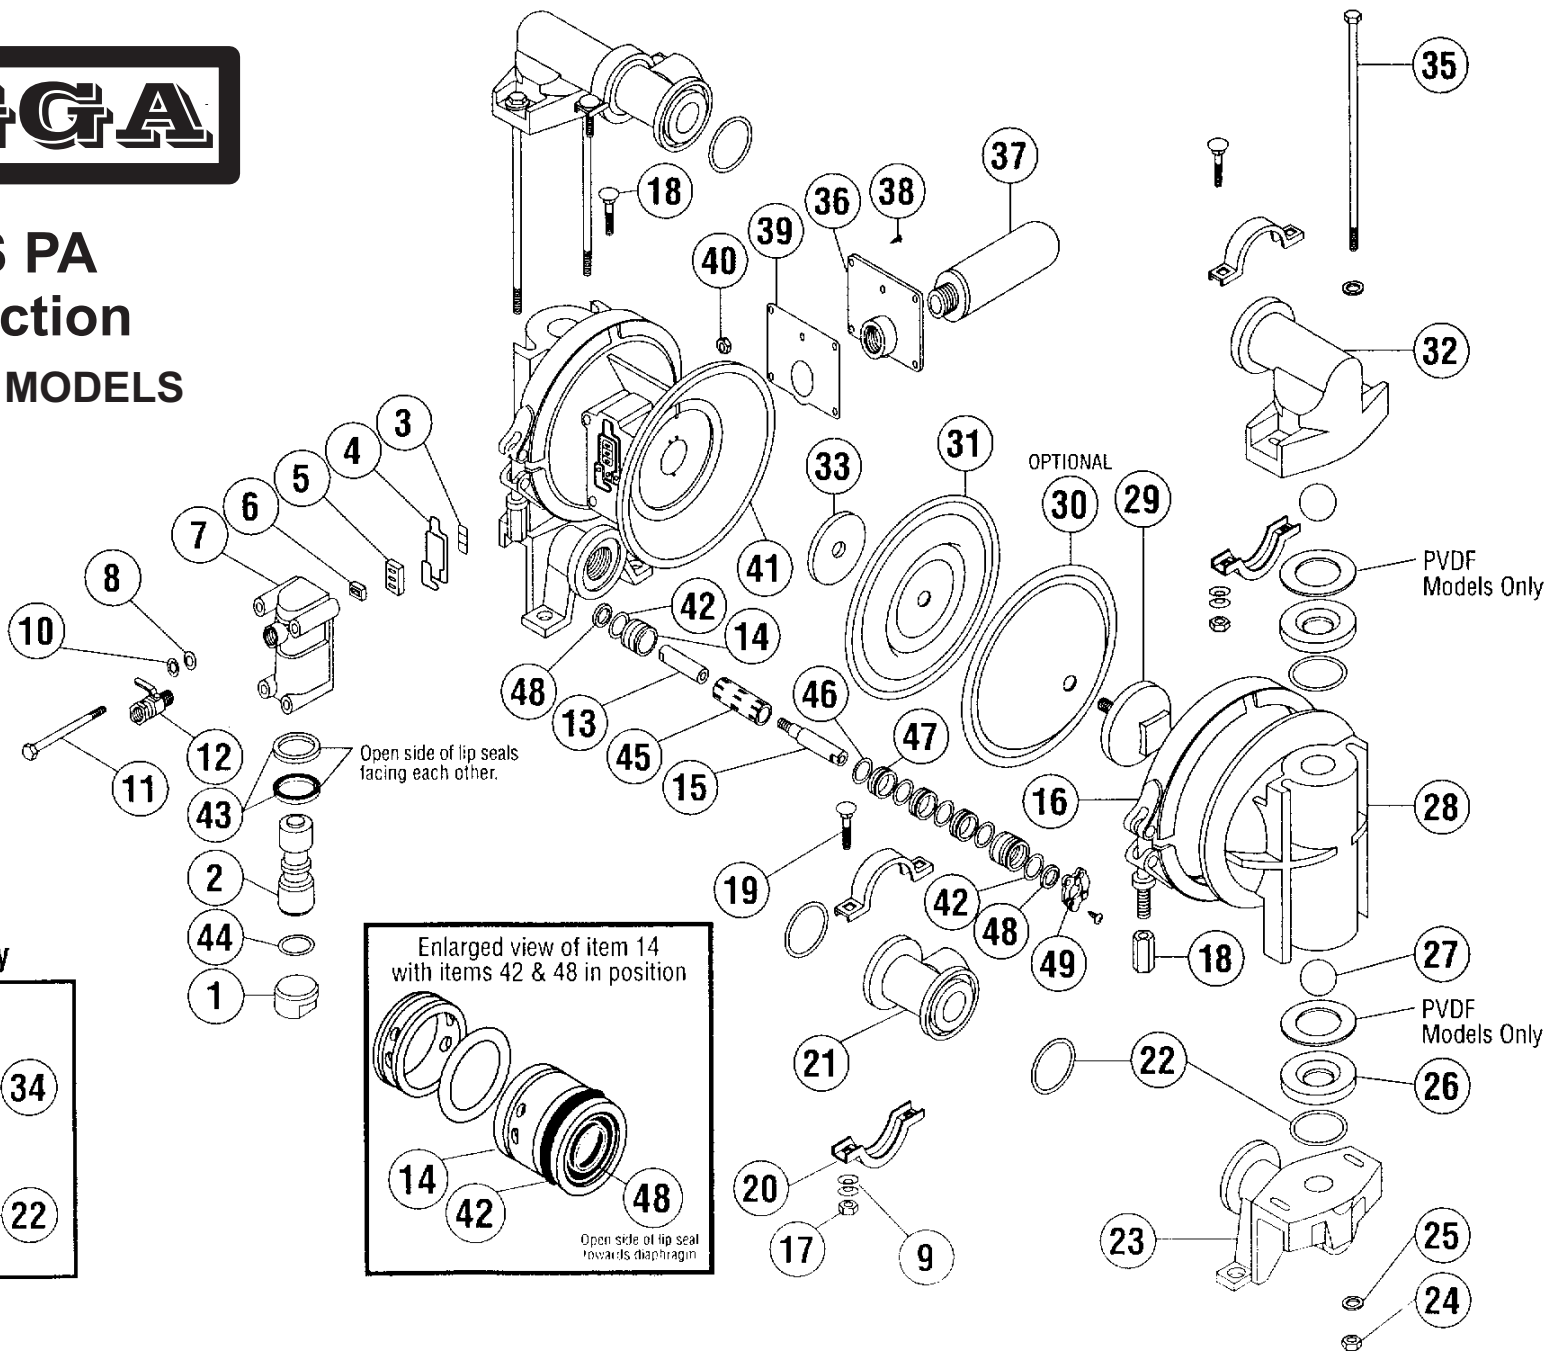

SERIES PA Cross Section 1" PLASTIC MODELS

**SERIES PA
Parts List**

MODEL PAP10-NGTNN

ITEM	QTY REQ'D	DESCRIPTION	MATERIAL	PART NO.	WETTED
1	1	Air valve end plug	Nylon	A-1170343	No
2	1	Air valve spool	Acetal	A-1040731	No
3	1	Gasket	Buna	A-1210311	No
4	1	Gasket	Buna	A-1210911	No
5	1	Valve plate	Special	A-1040300	No
6	1	Shuttle valve	Special	A-1040900	No
7	1	Air valve body	Nylon	A-1160843	No
8	4	Flat washer	Stainless steel	A-1230026	No
9	16	Tension washer	Stainless steel	A-1230426	No
10	4	Lock washer	Stainless steel	A-1235026	No
11	4	Capscrew	Stainless steel	A-1251226	No
12	1	Air flow control valve	Brass	A-1340030	No
13	1	Diaphragm rod	Stainless steel	*	No
14	2	End spacer	Polypropylene	A-1020440	No
15	1	Diaphragm rod	Stainless steel	*	No
16	2	Clamp set (2 halves)	Stainless steel	A-1290226	No
17	12	Hex nut	Stainless steel	A-1260126	No
18	2	Hex nut	Stainless steel	A-1260526	No
19	8	Carriage bolt	Stainless steel	A-1250426	No
20	4	Clamp set (2 halves)	Stainless steel	A-1290326	No
21	2	Manifold	Nylon	A-1050647	Yes
22	8	O-ring **	Teflon	A-1191017	Yes
23	2	Suction elbow	Nylon	A-1080147	Yes
24	4	Hex nut	Stainless steel	A-1260226	No
25	8	Flat washer	Stainless steel	A-1230326	No
26	4	Valve seat **	Nylon	A-1090147	Yes
27	4	Ball **	Teflon	A-1100245	Yes
28	2	Outer chamber	Nylon	A-1070247	Yes
29	2	Outer diaphragm plate	Nylon	A-1120447	Yes
30	2	Overlay diaphragm **	Teflon	A-1140659	Yes
31	2	Diaphragm **	Santoprene	A-1060523	Yes
32	2	Discharge elbow	Nylon	A-1130147	Yes
33	2	Inner diaphragm plate	Plated steel	A-1110425	No
34	N/A	N/A	N/A	N/A	Yes
35	4	Capscrew	Stainless steel	A-1250826	No
36	1	Muffler plate	Polypropylene	A-1310260	No
37	1	Muffler	Special	A-1300100	No
38	12	Screw	Stainless steel	A-1251026	Yes
39	1	Gasket	Fiber	A-1210210	No
40	4	Hex nut	Stainless steel	A-1260026	No
41	1	Intermediate	Nylon	A-1151743	No
42	2	O-ring	Buna	A-1192311	No
43	2	Lip seal	Buna	A-1200311	No
44	1	O-ring	Buna	A-1191311	No
45	1	Pilot sleeve	Acetal	A-1010531	No
46	4	O-ring	Urethane	A-1192016	No
47	3	Spacer	Polypropylene	A-1020340	No
48	2	Lip seal	Buna	A-1200011	No
49	2	Retaining plate	Polypropylene	A-1270840	No
*	1	Diaphragm rod assy (items 13, 15)	Stainless steel	A-3200000	No
N/S	1	Air valve assy (items 1-7, 43, 44)	Nylon	A-4000043	No
N/S	1	Pilot slv assy (items 14, 42, 45-48)	Various	A-4100000	No
N/S	1	Wet end repair kit	Various	A-RD10KIT	
		** Items included in wet end repair kit			